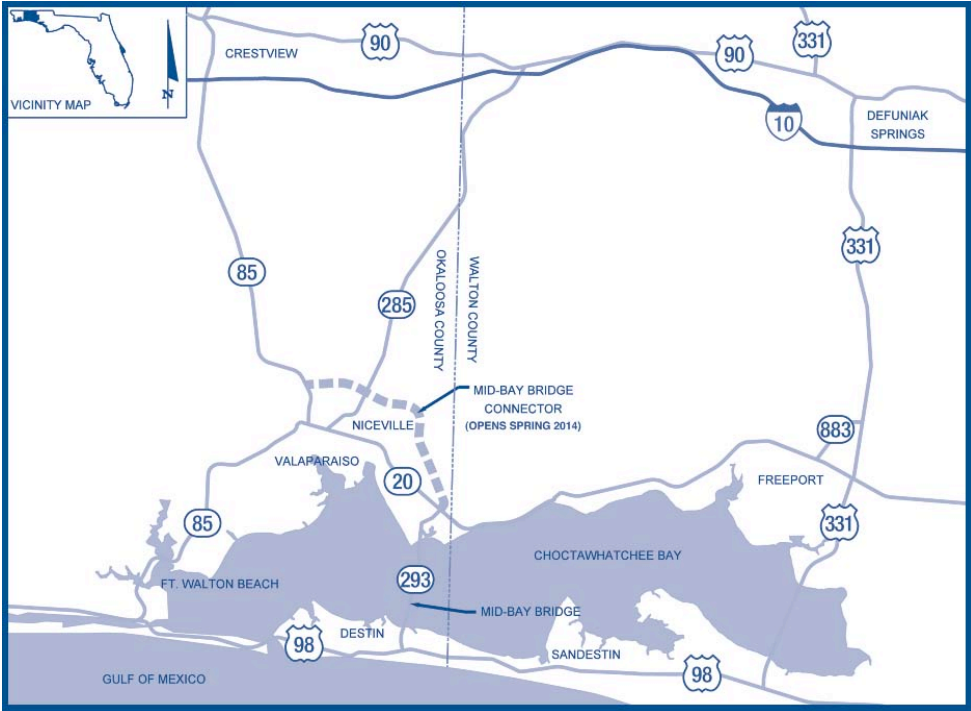

**NEW ACCESS
to the
MID-BAY BRIDGE**

**Off SR20
3/4 of a mile East of White Point Road**

**Follow signs along SR20
to New SR293
and the
Mid-Bay Bridge**

Mid-Bay Bridge Authority

**4400 East Highway 20, Suite 403, Niceville, FL 32578
850-897-1428 • E-mail: info@mid-bay.com**