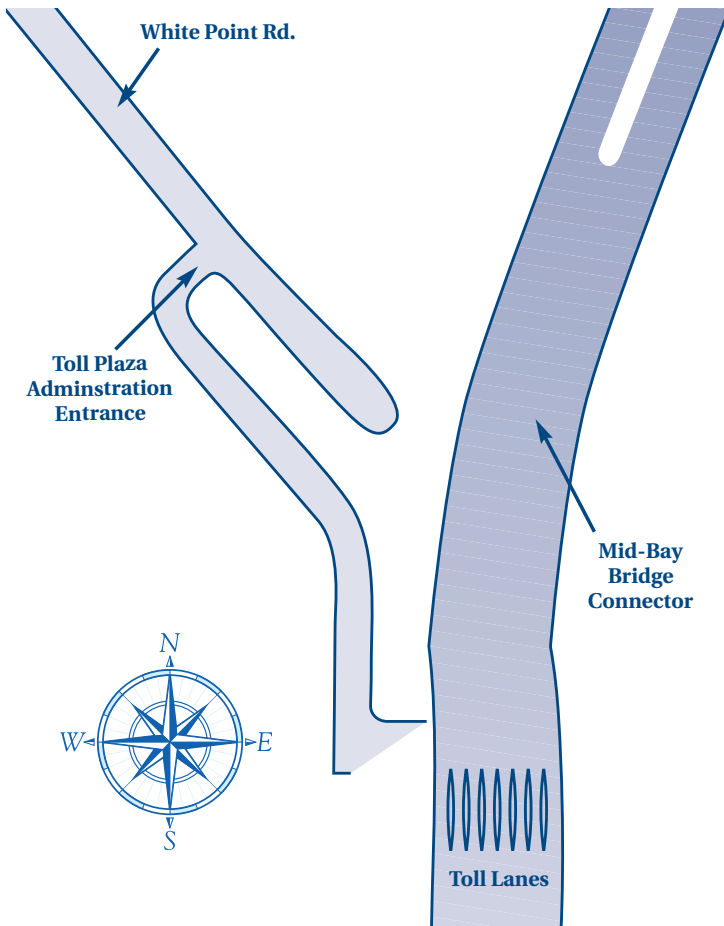

The Mid-Bay Bridge Connector - Phase 1 Opening

Thurs, May 12 • 9:00 p.m.

The initial opening of the **Mid-Bay Bridge Connector** from the Toll Plaza to SR20 will open **Thursday, May 12th at 9:00 p.m.**

Access to the Bridge from White Point Road will be closed at that time. Residents along White Point Road may access the Connector at the North Lakeshore Drive Interchange. The Connector from SR20 to Range Road will open in late June.